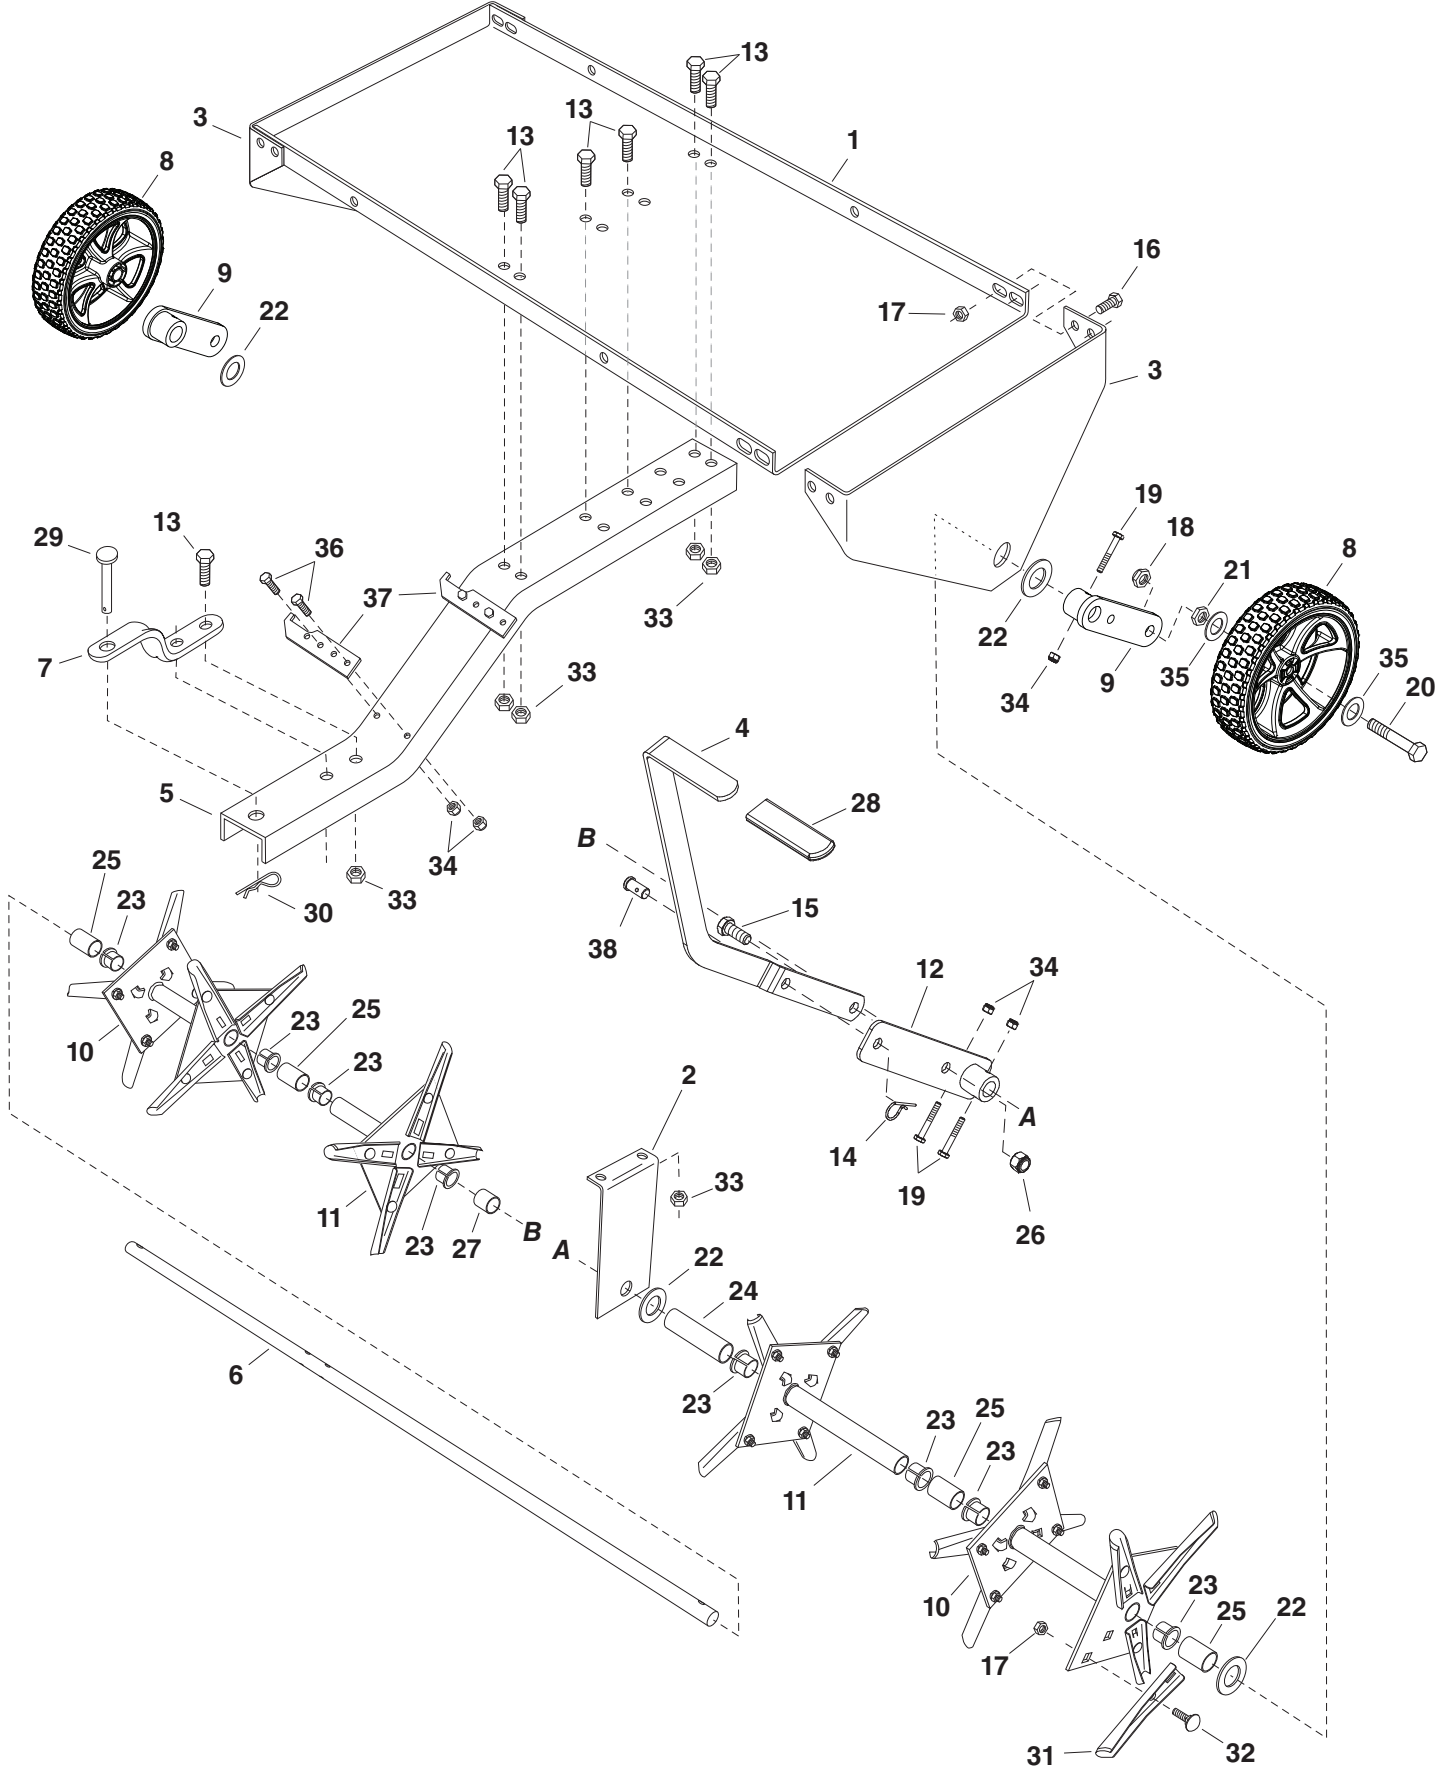

# REPAIR PARTS FOR 40" PLUG AERATOR MODEL 45-0518

# REPAIR PARTS FOR 40" PLUG AERATOR MODEL 45-0518

REF	PART NO	QTY	DESCRIPTION	REF	PART NO	QTY	DESCRIPTION
1	25853	1	Tray	21	43019	2	Hex Jam Nut, 1/2-13 Thd.
2	24623	1	Middle Brace	22	43009	4	Flat Washer, 3/4"
3	24619	2	End Plate	23	42953	8	Split Bearing, 3/4"
4	25664	1	Lift Handle	24	45151	1	Spacer, 3.70" Long
5	25800	1	Tongue	25	44494	4	Spacer, 1.33" Long
6	25801	1	Shaft	26	41657	1	Hex Nylock Nut 1/2"
7	23687	1	Hitch Bracket	27	44500	1	Spacer, 1.00" Long
8	41863	2	Wheel	28	43943	1	Grip
9	68589	2	Wheel Bracket Assembly	29	47623	1	Hitch Pin, 3/8" Flat Head
10	63929	2	Spool Assembly (Double)	30	43343	1	Hair Cotter Pin, 3/32"
11	63930	2	Spool Assembly (Single)	31	24924	24	Knife, Aerator
12	65336	1	Lift Bracket Assembly	32	43080	24	Carriage Bolt, 5/16-18 x 3/4"
13	43001	8	Hex Bolt, 3/8-16 x 1" Long	33	HA21362	8	Hex Nylock Nut 3/8"
14	43055	1	Hairpin, 3/32 x 1.8	34	47189	8	Hex Nylock Nut 1/4"
15	43351	1	Hex Bolt, 1/2-13 x 1-1/4" Long	35	R19171616	4	Washer, .531" x 1" x .059"
16	43182	8	Hex Bolt, 5/16-18 x 3/4" Long	36	43012	4	Hex Bolt, 1/4-20 x 3/4" Long
17	47810	32	Hex Nylock Nut 5/16"	37	25665	2	Lift Stop Bracket
18	48115	2	Hex Nylock Jam Nut 1/2"	38	42842	1	Clevis Pin
19	1509-69	4	Hex Bolt, 1/4-20 x 1-3/4" Long		28158	1	Owners Manual
20	46526	2	Hex Bolt, 1/2-13 x 3-1/2" Long				